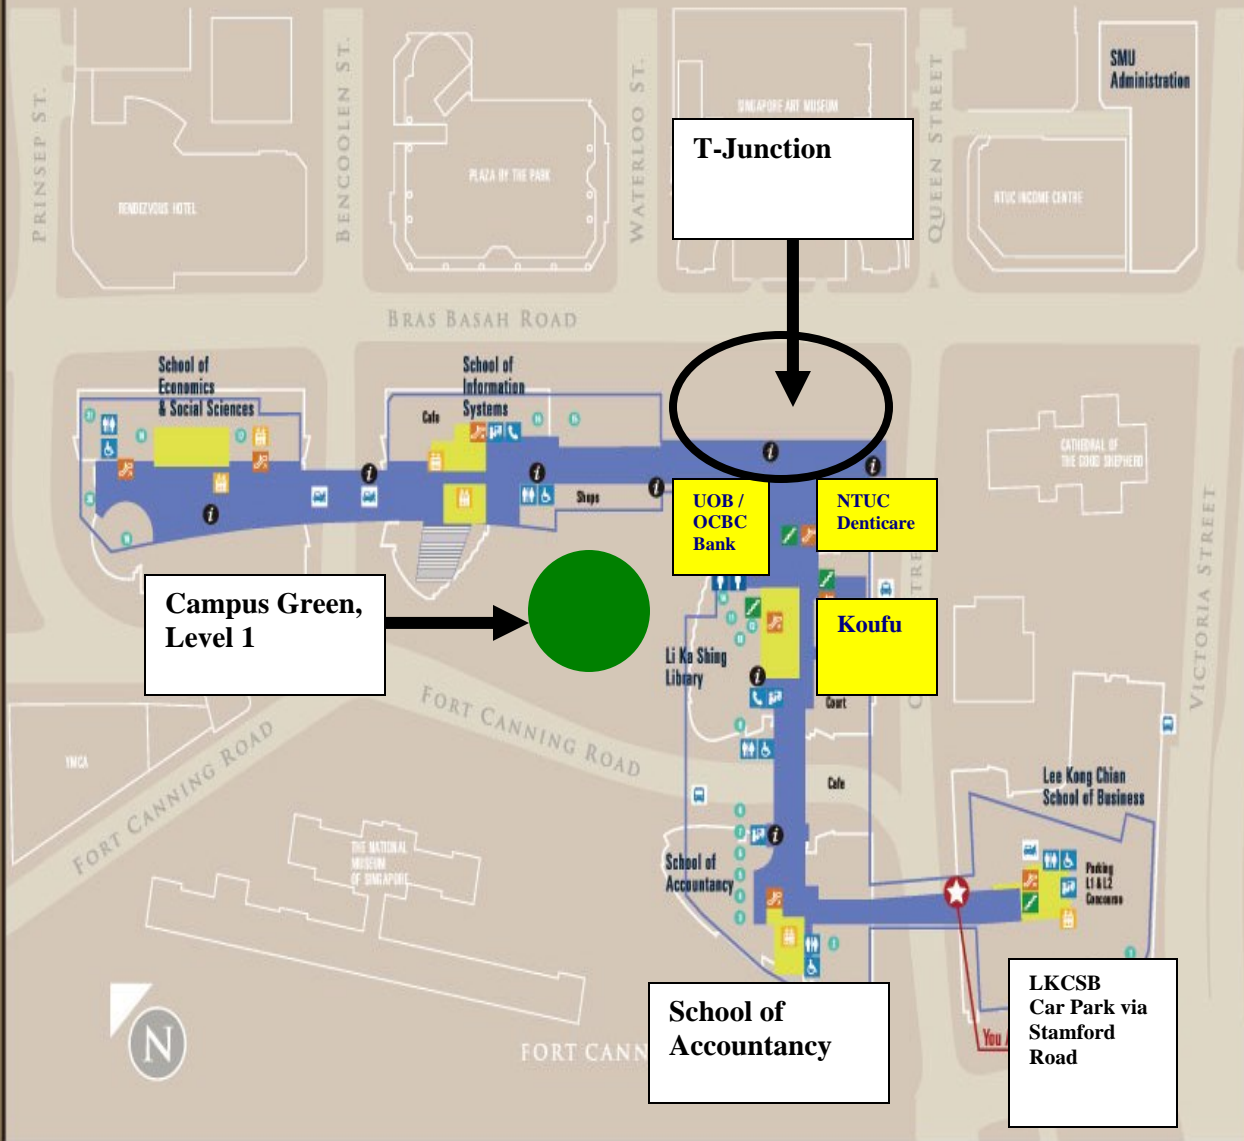

Concourse Level Orientation Map

CONCOURSE

-  Concourse
-  Elevator/Escalator Lobby
-  Escalators
-  Lifts
-  Stairs

-  Information
-  Restrooms
-  Self-Service Machines
-  Telephones

AT STREET LEVEL

-  Off Site Building
-  SMU Campus Buildings
-  Roads
-  Bus Stop
-  Car Drop Off
-  Taxi Stand

 You are Here

Campus Green, Level 1

T-Junction

School of Accountancy

LKCSB Car Park via Stamford Road